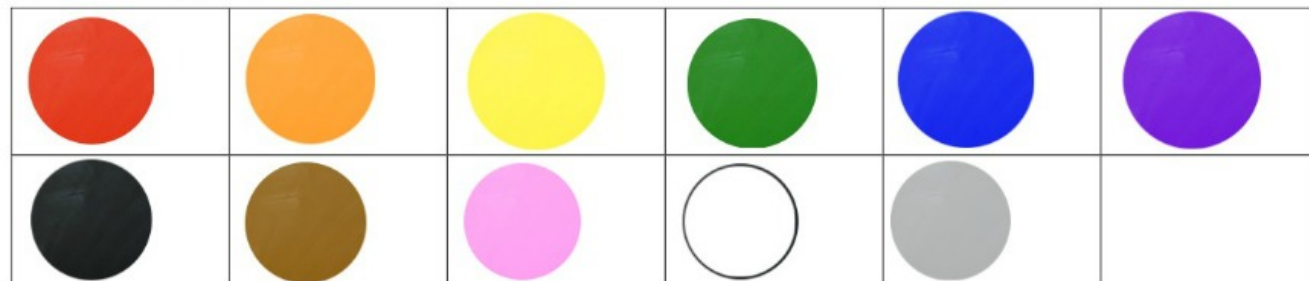

Preschool Inventory

Color Identification

Shape Identification

Number Recognition

1	2	3	4	5	6	7	8	9	10
---	---	---	---	---	---	---	---	---	----

Rote Counting

1	2	3	4	5	6	7	8	9	10
11	12	13	14	15	16	17	18	19	20
21	22	23	24	25	26	27	28	29	30